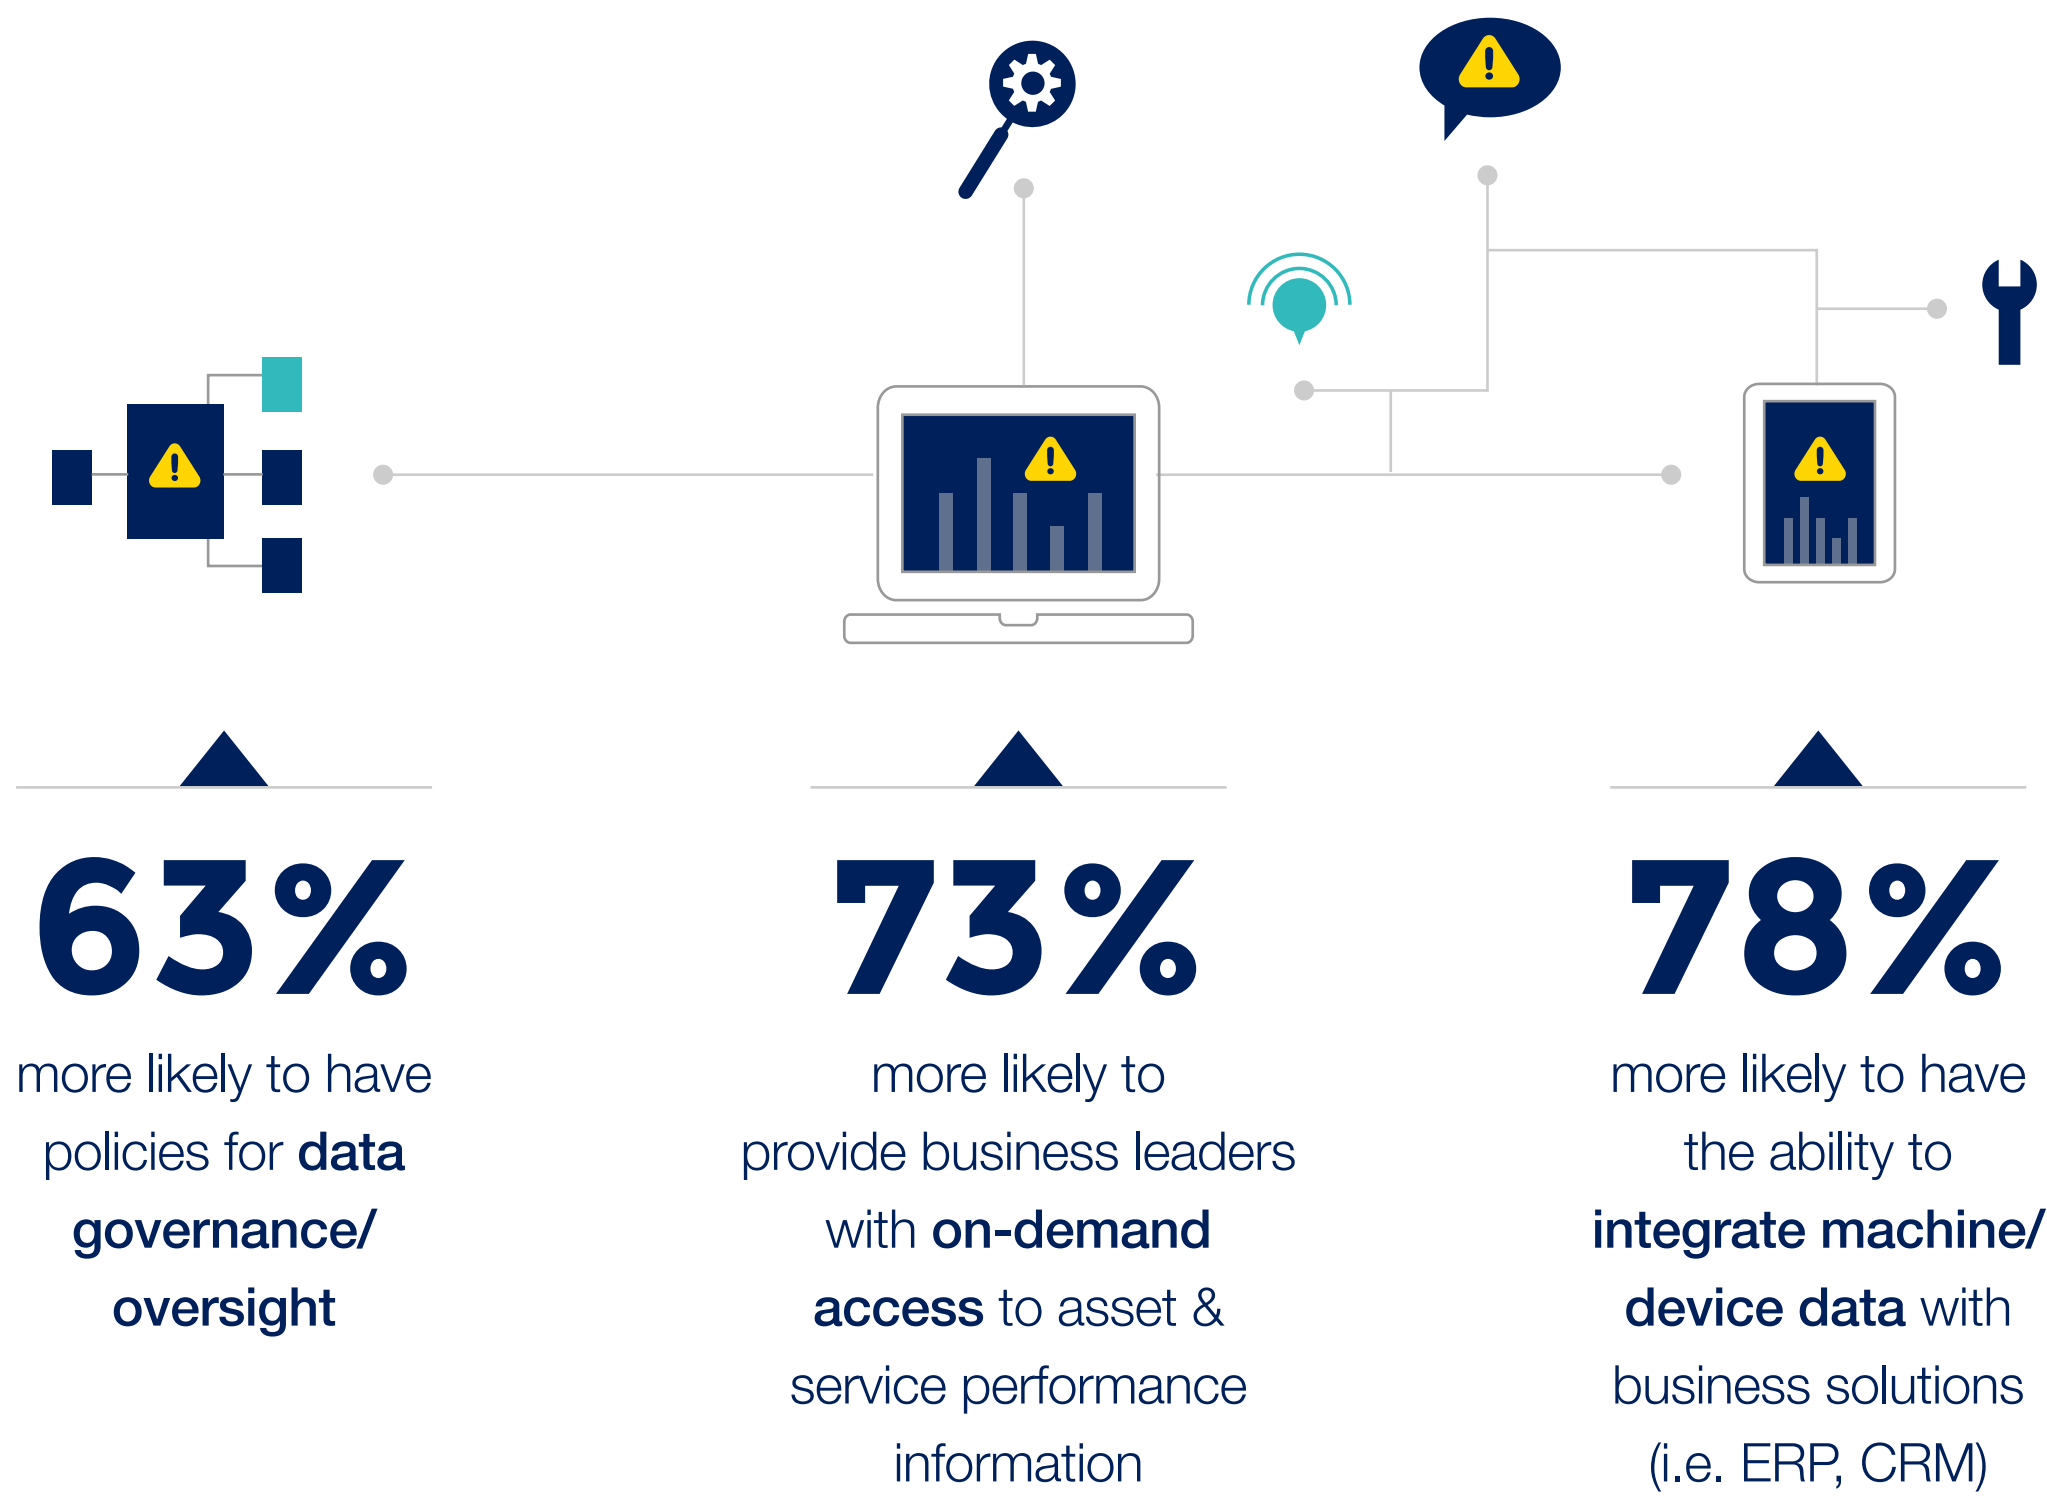

AMPLIFY THE IMPACT OF IOT

Critical decisions demand data-driven insight, and today's business leaders are under pressure to capture and understand the data from their entire ecosystem.

How IoT Data is Changing the Game

Top challenges that drive investment in IoT platforms

THE BENEFITS OF LEVERAGING IOT DATA

Better Decisions Made in Less Time

Companies incorporating IoT data into their key decisions are:

Increased Visibility and Insight

Key Characteristics of Best-in-Class IoT users include:

Enhanced Performance

Leading-edge companies are exploring technologies like advanced analytics, machine learning, & artificial intelligence to drive the business forward.