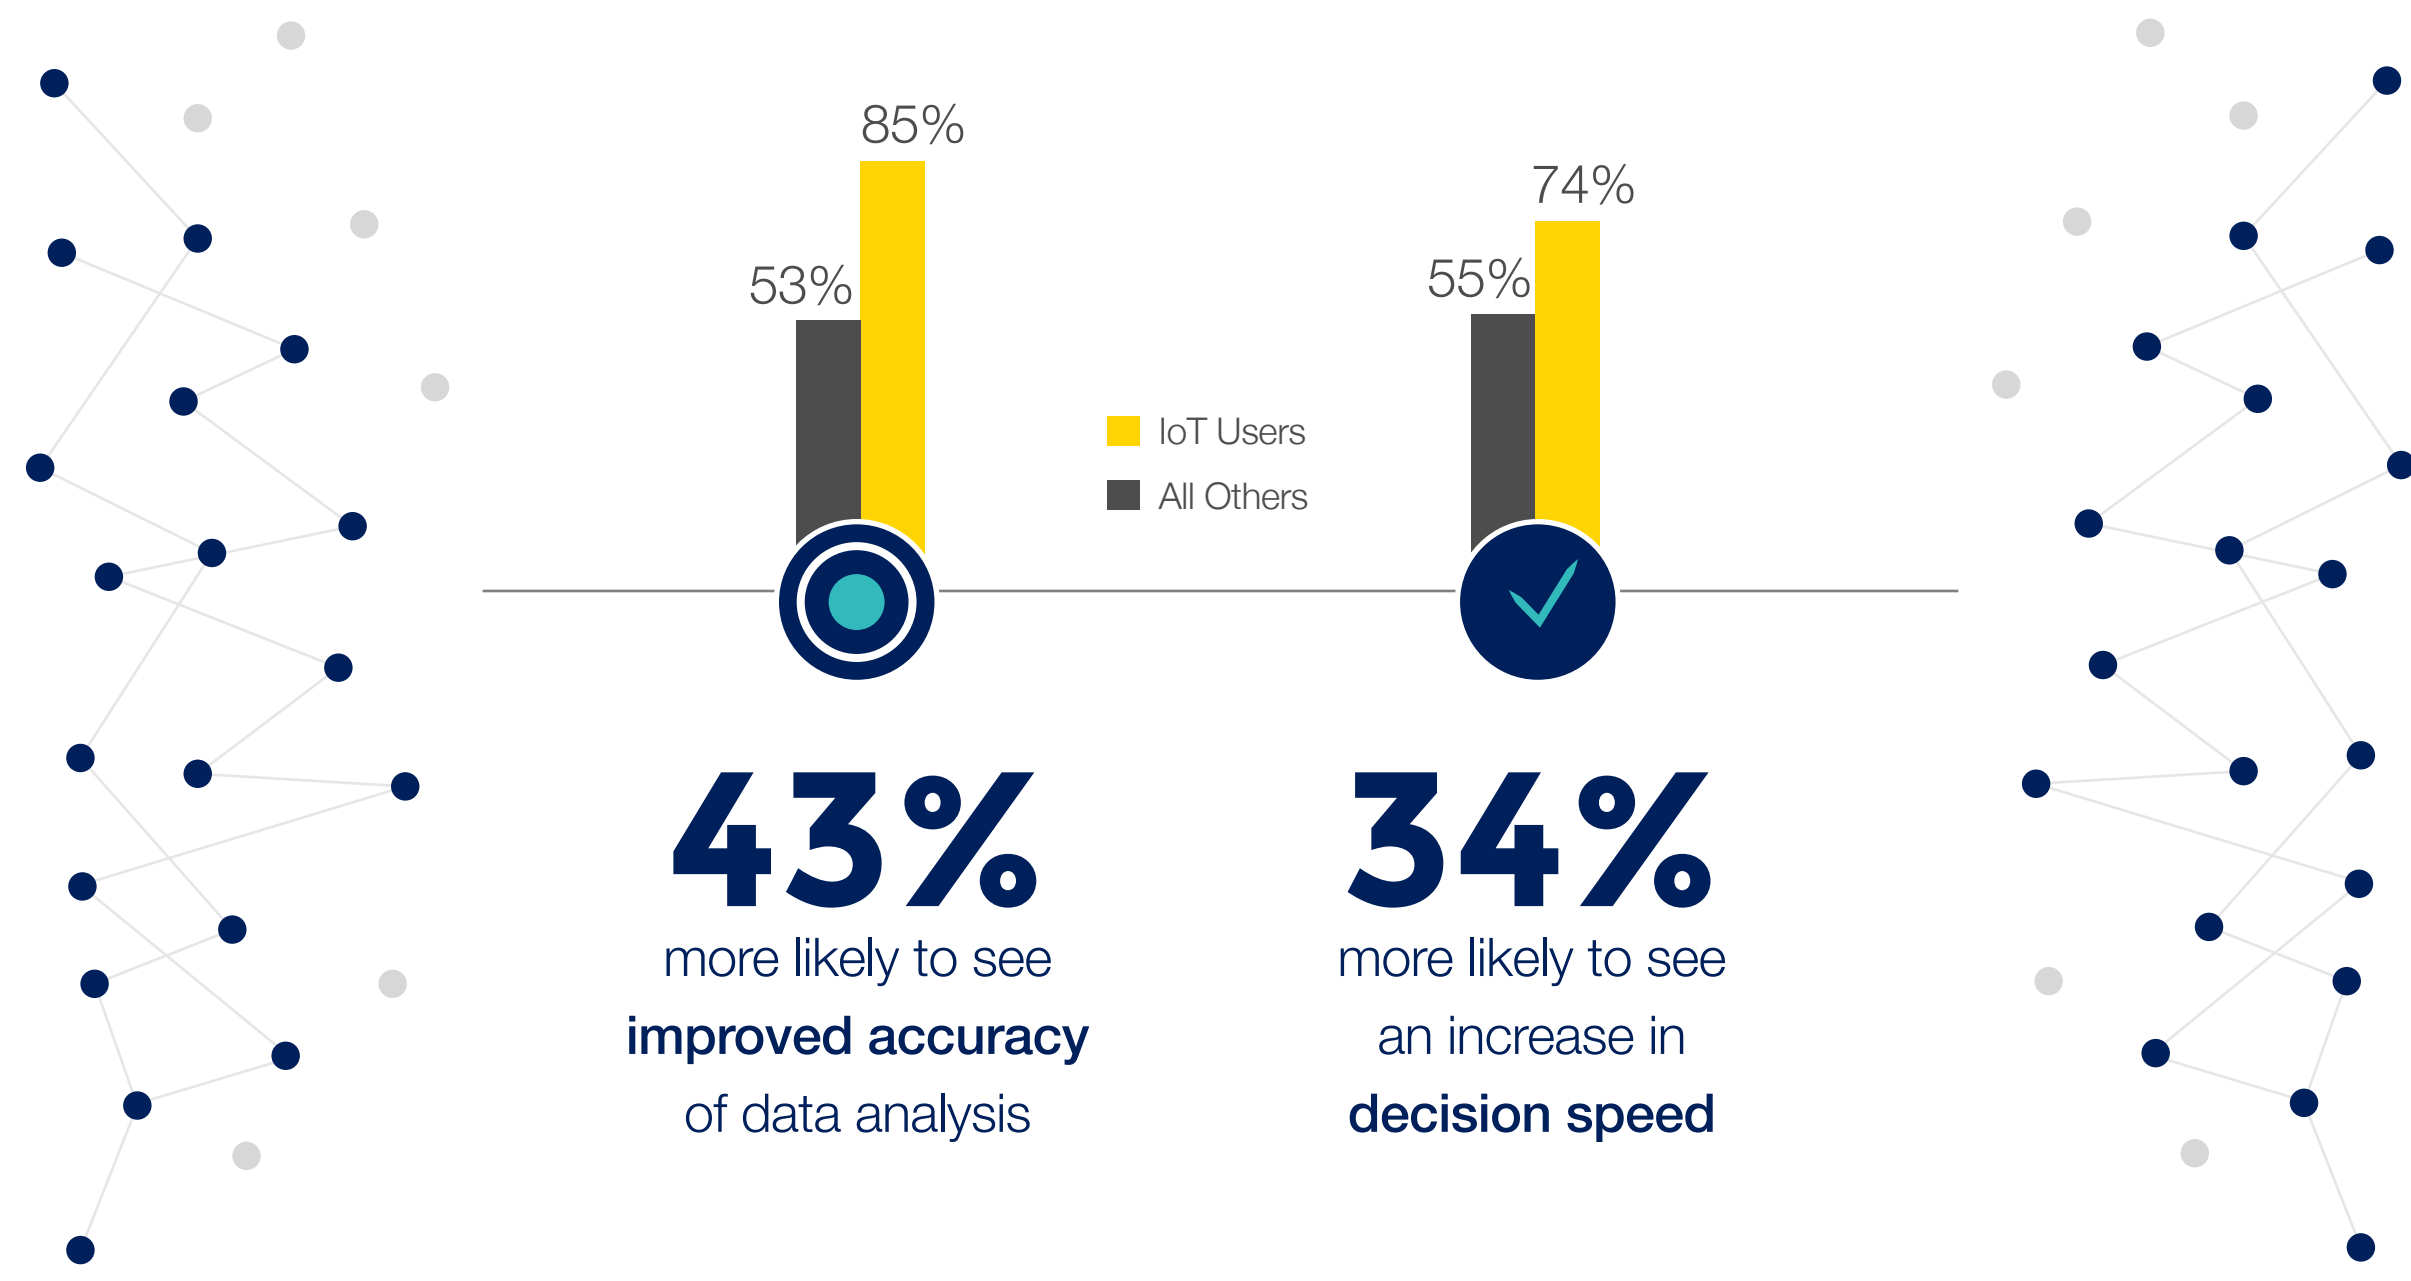

AMPLIFY THE IMPACT OF IOT

Critical decisions demand data-driven insight, and today's business leaders are under pressure to capture and understand the data from their entire ecosystem.

How IoT Data is Changing the Game

Top challenges that drive investment in IoT platforms

THE BENEFITS OF LEVERAGING IOT DATA

Better Decisions Made in Less Time

Companies incorporating IoT data into their key decisions are:

Increased Visibility and Insight

Key Characteristics of Best-in-Class IoT users include:

Enhanced Performance

Leading-edge companies are exploring technologies like advanced analytics, machine learning, & artificial intelligence to drive the business forward.

Best-in-Class IoT users have:

Companies should be committed to not only capturing and storing IoT data, but also maximizing its value. Doing so will enable organizations to generate richer insights with increased visibility and elevated performance for the entire business.