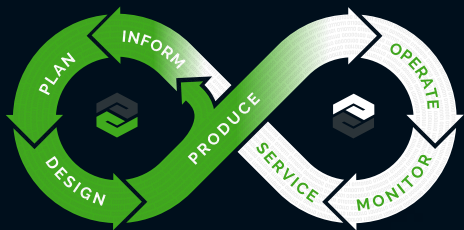

DIGITAL

PHYSICAL

DIGITAL THREAD

DIGITAL TWINS

PHYSICAL PRODUCTS

ENGINEERING

MANUFACTURING

< ENGINE 6 cylinders >

SERVICE

CLOSING THE LOOP

DIGITAL THREAD

DIGITAL TWINS

PHYSICAL PRODUCTS

LIVEWORX 23

A NEW ERA IN PRODUCT LIFECYCLE INNOVATION

THANK YOU