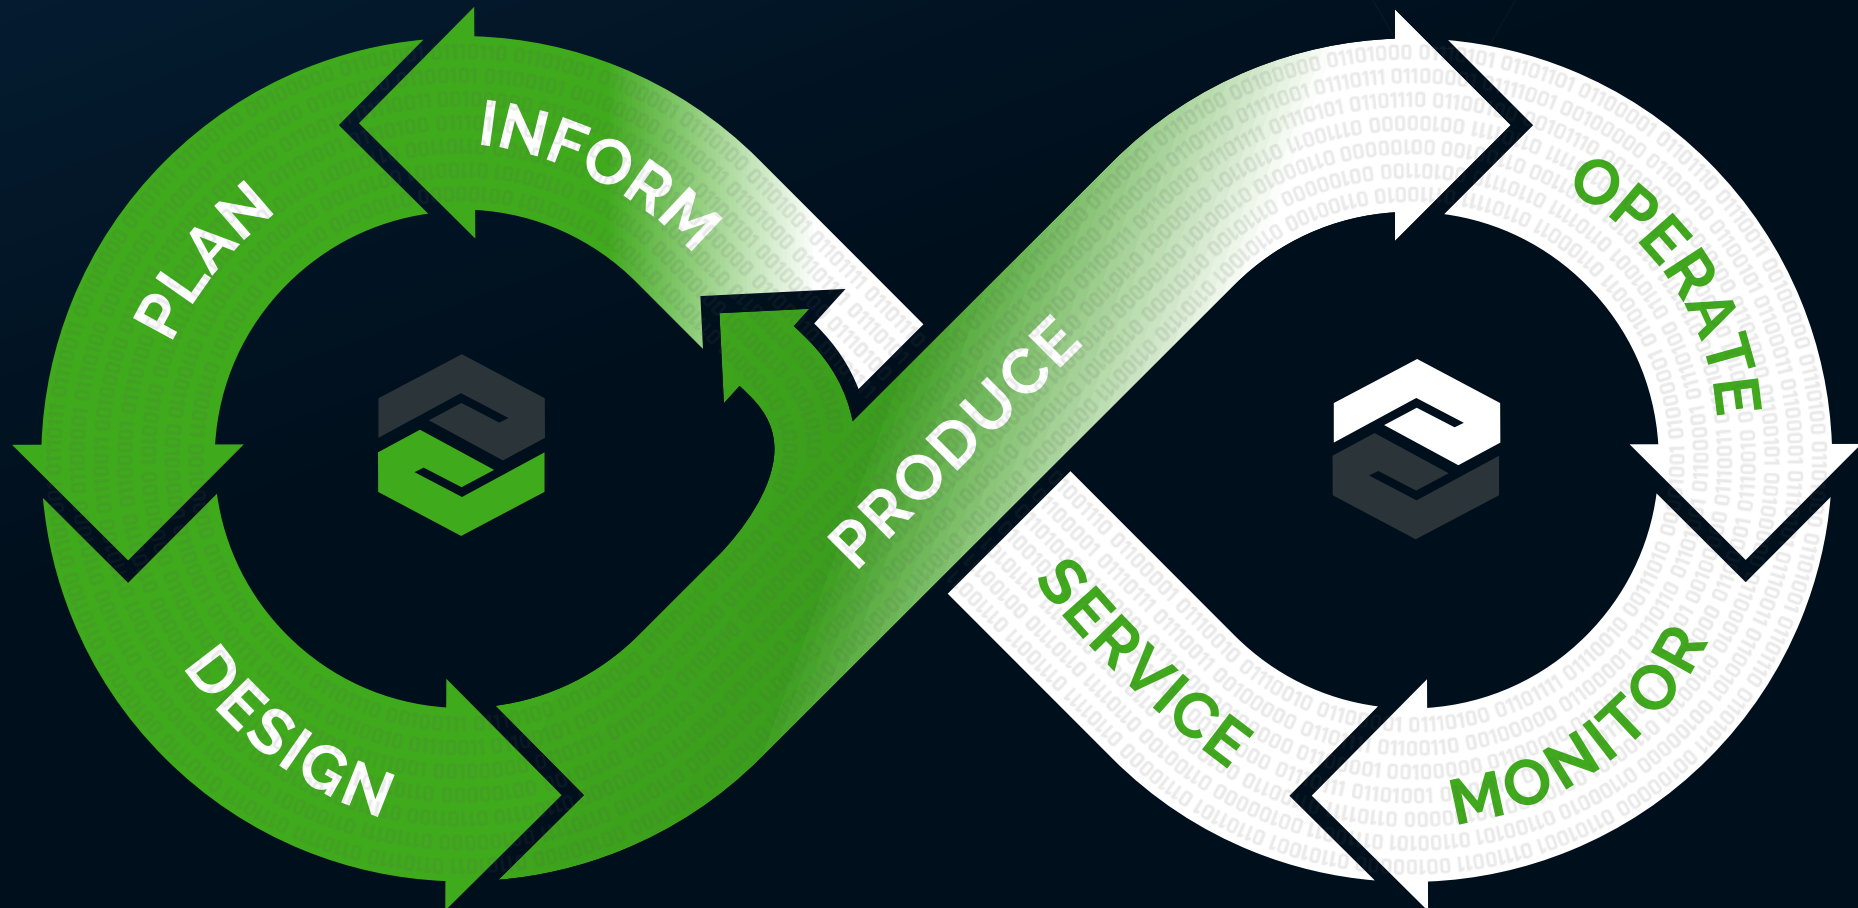

DIGITAL

PHYSICAL

DIGITAL THREAD

DIGITAL TWINS

PHYSICAL PRODUCTS

ENGINEERING

MANUFACTURING

< ENGINE 6 cylinders >

SERVICE

CLOSING THE LOOP

DIGITAL THREAD

DIGITAL TWINS

PHYSICAL PRODUCTS

LIVEWORX 23

A NEW ERA IN PRODUCT LIFECYCLE INNOVATION

THANK YOU